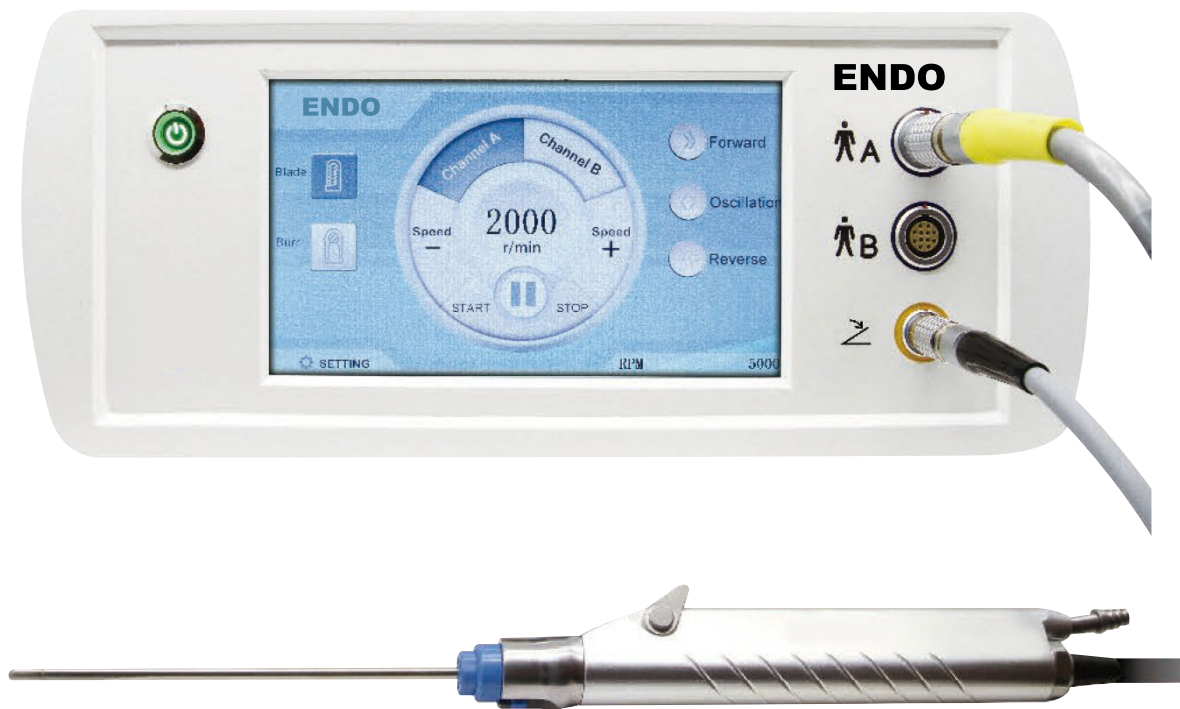

ENDO Shaver System

Arthroscopic Shaver

Features :

- Full touch LCD screen
- Easy-to-use interface, switch work mode effortlessly
- Two handpiece ports
- Working efficiency

Blades : oscilation speed range 500-3000RPM,

forward or reberse speed range 500-5000RPM

Burrs : forward or reverse speed range 6000-12000RPM

ENDO Shaver System

Blades and Burrs

Features :

- Single-use
- Blades and burrs available
- Different sizes and shapes
- Compatible with handpiece from Dyonics® and Livantec®